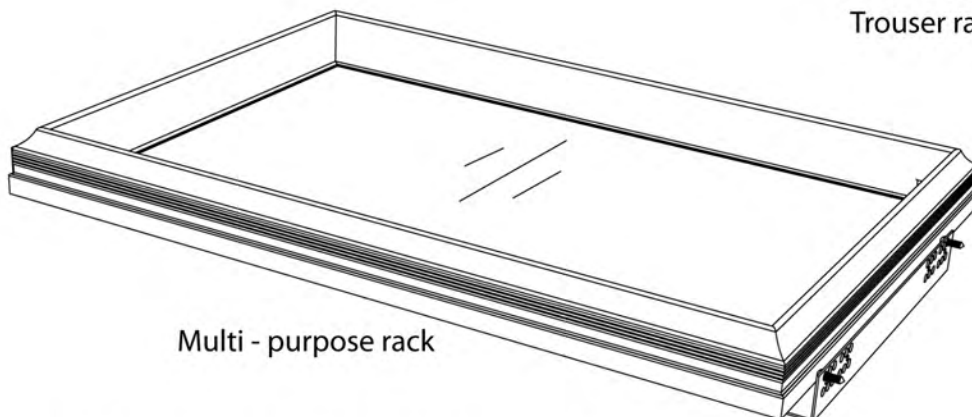

Trouser rack

Multi - purpose rack

* Other sizes and finish can be customized to meet clients' requests.