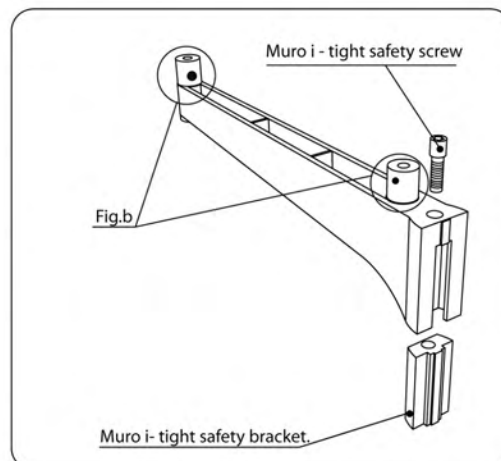

# MURO

wardrobe systems

1. Wall up-right capping
2. Wall up-right in extruded anodized aluminium affixed directly to the wall
3. Shelving unit in 30mm melamine light oak
4. Muro bracket in die cast aluminium
5. Hanging rod in anodized aluminium

Muro shelf spacer is designed to slant shelving 0.5 degree upwards. This counters the weight load and prevents the shelving from slanting when a heavy load is placed on top.

Screws are tightened within the internal structure of Muro, preventing the shelving from falling off the stand. Muro i-tight safety bracket - another special feature to lock Muro tightly and firmly to the aluminium wall column.