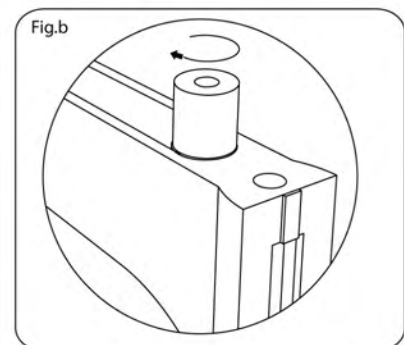

# MURO

wardrobe systems

1. Wall up-right capping
2. Wall up-right in extruded anodized aluminium affixed directly to the wall
3. Shelving unit in 30mm melamine light oak
4. Muro bracket in die cast aluminium
5. Hanging rod in anodized aluminium

Muro shelf spacer is designed to slant shelving 0.5 degree upwards. This counters the weight load and prevents the shelving from slanting when a heavy load is placed on top.

Screws are tightened within the internal structure of Muro, preventing the shelving from falling off the stand. Muro i-tight safety bracket - another special feature to lock Muro tightly and firmly to the aluminium wall column.