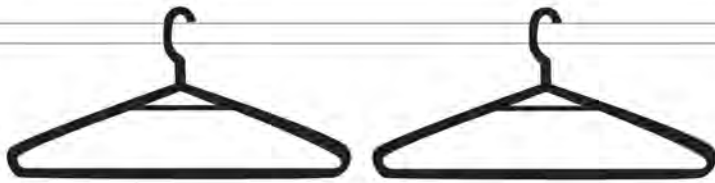

# MURO

wardrobe systems

Muro brings you its latest wardrobe and display system. Fully customisable and extremely versatile, Muro creates the ideal arrangement for organizing and displaying belongings in a contemporary and elegant way.

Providing linear, corner and 'C'-type configurations, Muro utilizes even the smallest of spaces within a room, generating as much storage space as possible. Aluminium wall up-rights support wall paneling whilst also providing a quick and easy means of affixing brackets for hanging rods and shelving.

Muro shelf spacer is designed to slant shelving 0.5 degree upwards. This counters the weight load and prevents the shelving from slanting when a heavy load is placed on top.

Screws are tightened within the internal structure of Muro, preventing the shelving from falling off the stand. Muro i-tight safety bracket - another special feature to lock Muro tightly and firmly to the aluminium wall column.