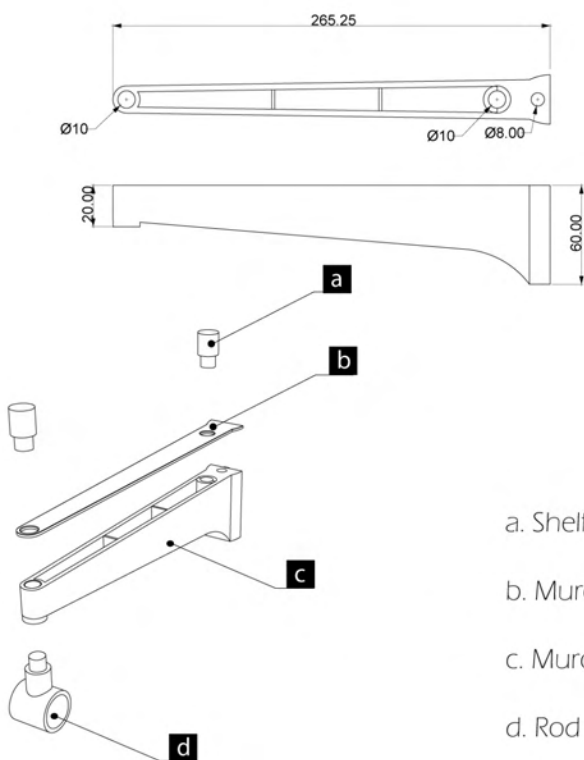

paneling

Wall up-rights fitted directly to the wall

## hanging rod

1. Shelving unit in 30mm melamine light oak
2. Muro bracket in die cast aluminium
3. Wall up-right in extruded anodized aluminium
4. Hanging rod in anodized aluminium

- a. Shelf spacer
- b. Muro top cover
- c. Muro Shelf Bracket
- d. Rod holder