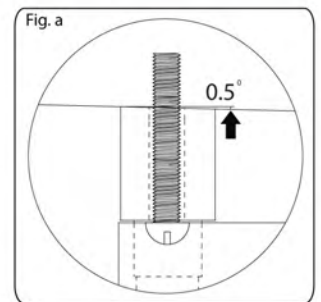

wall bracket

MURO

wardrobe systems

1. Wall up-right capping
2. Wall up-right in extruded anodized aluminium affixed directly to the wall
3. Shelving unit in 30mm melamine light oak
4. Muro bracket in die cast aluminium
5. Hanging rod in anodized aluminium

Muro shelf spacer is designed to slant shelving 0.5 degree upwards. This counters the weight load and prevents the shelving from slanting when a heavy load is placed on top.

Screws are tightened within the internal structure of Muro, preventing the shelving from falling off the stand. Muro i-tight safety bracket - another special feature to lock Muro tightly and firmly to the aluminium wall column.

Muro shelf spacer height is adjustable