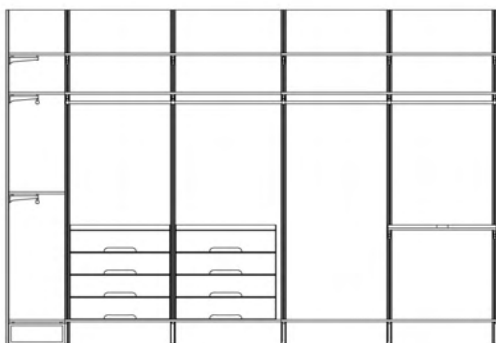

MURO

wardrobe systems

corner

Corner configurations offer a compact and functional solution to utilizing maximum space within small areas. Regardless of the size of room, freely play with the arrangement of the system to cater to your preferences.

product

Muro

structure

aluminium (silver anodized)

shelves

melamine light oak

accessories

Cabinet with anti-slam mechanism
Extractable trouser rack
Hanging rod

paneling

Wall up-rights fitted directly to the wall