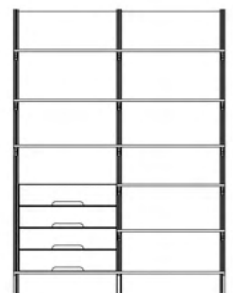

linear

The versatility of the Muro system allows it to be placed anywhere in the room, offering the greatest space and functionality. A linear arrangement is a perfect solution for generating storage space both in large and small areas.

product

Muro

structure

aluminium (silver anodized)

shelves

wood with glossy white finish

accessories

Cabinet with anti-slam mechanism
Extractable trouser rack
Hanging rod

paneling

18mm Light blue laminated board