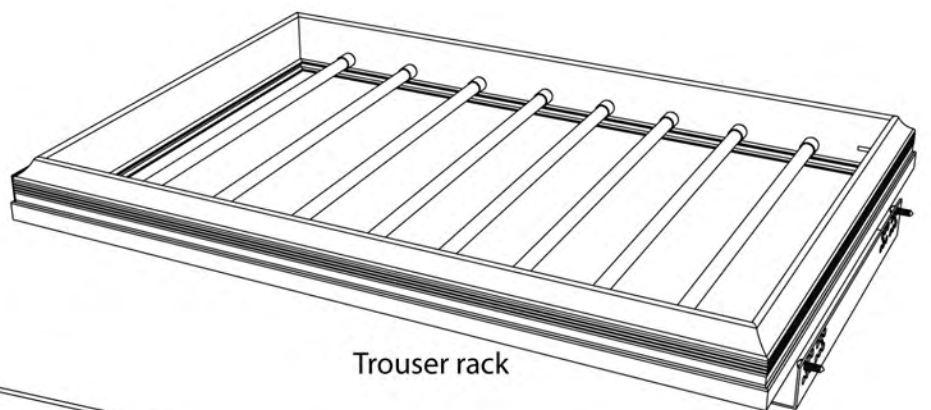

MURO

wardrobe systems

trousers rack & storage

* Other sizes and finish can be customized to meet clients' requests.