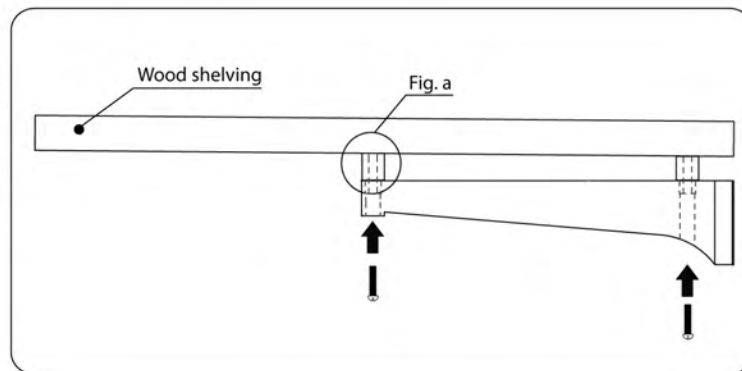

wall bracket

MURO

wardrobe systems

1. Wall up-right capping
2. Wall up-right in extruded anodized aluminium affixed directly to the wall
3. Shelving unit in 30mm melamine light oak
4. Muro bracket in die cast aluminium
5. Hanging rod in anodized aluminium

Muro shelf spacer is designed to slant shelving 0.5 degree upwards. This counters the weight load and prevents the shelving from slanting when a heavy load is placed on top.

Screws are tightened within the internal structure of Muro, preventing the shelving from falling off the stand. Muro i-tight safety bracket - another special feature to lock Muro tightly and firmly to the aluminium wall column.

Muro shelf spacer height is adjustable